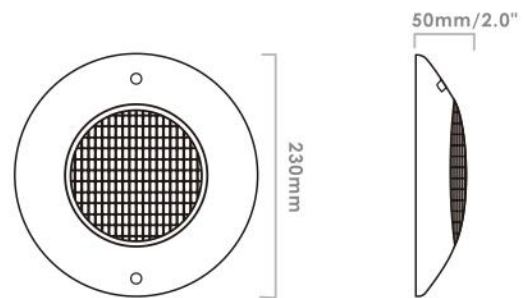

5

INNOVATION 2 IN 1 PC WALL MOUNTED LED POOL LIGHT

IP68 CE RoHS FC

ADVANTAGES

- Easy to install: Nicheless --- install directly on Wall.
- Very firm and reliable structure.
- VDE approved cable can be submersible underwater.
- Ideal replacement for Aqualumin ii and Aqualumin iii.
- Widely used in swimming pool, fountains, ponds, waterfalls.

VENTAJA

- Fácil de instalar: sin nicho --- Se instala directamente en la pared.
- Estructura muy firme y confiable.
- El cable aprobado por VDE puede ser sumergible bajo el agua.
- Reemplazo ideal para Aqualumin ii y Aqualumin iii.
- Ampliamente utilizado en piscinas, fuentes, estanques, cascadas.

2 IN 1 EASY INSTALLATION/2 EN 1 FÁCIL INSTALACIÓN

1 Wall mounted installation

2 For Vinyl / Liner Pool

Model Modelo	Power Poder	Voltage Voltaje	LED Type Tipo de LED	Beam Angle Angulo aperture	LED QTY	Lumen	Material	CRI	PF	Color
HTSM7P252S	18W	AC/DC12/24V	SMD2835	120°	252PCS	100lm/w	PC	>80	0.9	CW/WW/RGB