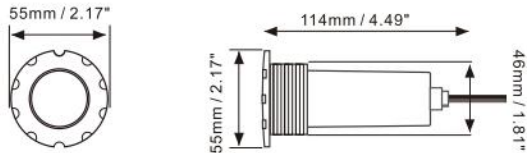

DIMENSION / DIMENSIÓN

LIGHT EFFECTS / EFECTOS DE LUZ

2 in 1 installation

For pipe

For suction fitting

Model Modelo	Power Poder	Voltage Voltaje	LED Type Tipo de LED	Beam Angle Angulo aperture	Lumen	Material	Color
HTB15M3	3W	AC/DC12V	SMD	120 Degree	300lm	PC	CW/NW/WW/RGB /RGBW
HTB15M12	12W	AC/DC12V	SMD	120 Degree	1200lm	PC	

1.5-Inch Mini LED Pool Light

Luz De Piscina LED Mini De 1,5 Pulgadas

Patented

All in 1 Installation

Remote Control

RGBW to DIY

Advantages / Ventaja ▼

- Full resin filled, 100% waterproof
- Portable small design in 2.2 " diameter
- Works for concrete pool
- directly install on the wall, easy to install