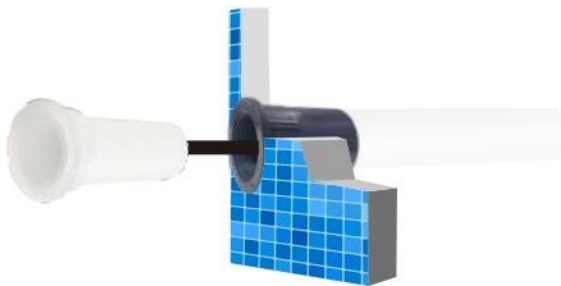

2 in 1 installation

For pipe