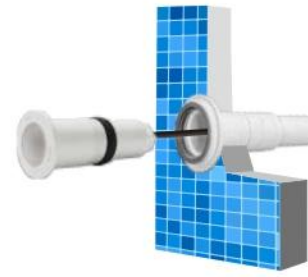

1.5-Inch Mini LED Pool Light

Luz De Piscina LED Mini De 1,5 Pulgadas

Patented

All in 1 Installation

Remote Control

RGBW to DIY

Advantages / Ventaja ▼

- Full resin filled, 100% waterproof
- Portable small design in 2.2 " diameter
- Works for concrete pool
- directly install on the wall, easy to install

- Relleno completamente de resina. 100% a prueba de agua
- Diseño portátil pequeño en diámetro de 2.2"
- para piscina de hormigón
- Fácil de instalar: --- instala directamente en la pared

Installation / Instalación ▼

For 1.5" Pipe

For suction fitting

For various brand niche

Model / Modelo	Power / Poder	Voltage / Voltaje	LED Type / Tipo de LED	Beam Angle / Angulo aperture	Lumen	Material	CRI	PF	Color
HTA15M03	3W	AC/DC12/24V	SMD2835	120°	100lm/w	PC	>80	0.9	WW/CW/RGBW
HTA15M15	15W	AC/DC12/24V	SMD2835	120°	100lm/w	PC	>80	0.9	WW/CW/RGBW
HTA15S03	3W	AC/DC12/24V	SMD2835	120°	100lm/w	SS316	>80	0.9	WW/CW/RGBW
HTA15S15	15W	AC/DC12/24V	SMD2835	120°	100lm/w	SS316	>80	0.9	WW/CW/RGBW

SS316 All in 1 LED Slim Panel Pool Light

Lámpara Luz de Piscina LED de Panel Slim 2 En 1 Acero Inox 316

- Patent World No.1 Ultra-Thin Ideal All in One Replacement
- Marine Grade Stainless Steel

Patent

Ultra thin
Ultra delgado