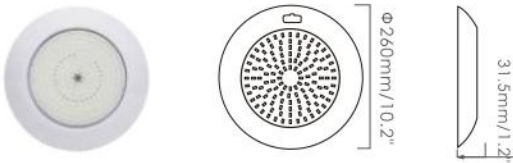

FULLY RESIN FILLED, 100% WATERPROOF
RELLENO CON RESINA, 100% HERMÉTICO

ADVANTAGES

- Full resin filled, 100% waterproof
- Portable small design in 10.2" diameter
- Works for concrete pool and liner pool.
- Nicheless---directly install on the wall, easy to install
- 50,000 hours lifetime, 10 times more than halogen bulb
- RGB control optional: Switch / remote /external /Wifi/ DMX512 control
- Light-duty of power usage works well with standard AC12V transformer