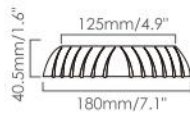

Without niche/Sin nicho