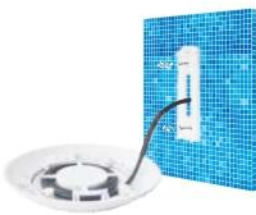

INSTALLATION

1. Wall-mounted