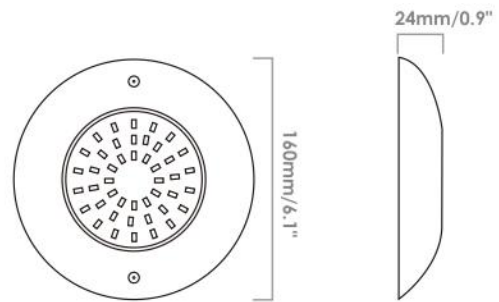

VENTAJA

- Relleno completamente de resina. 100% a prueba de agua
- Diseño portátil pequeño en diámetro de 6.1"
- para piscina de hormigón y piscina de revestimiento.
- Fácil de instalar: Sin nicho --- instala directamente en la pared